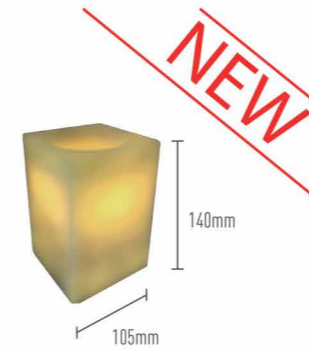

Charging Time **High 5 - 6 hrs**

MOQ **4 pcs**

L : 411mm
W : 411mm
H : 415mm

15KGS

*According to the color used, the intensity and the outside temperature.

TABLE LIGHTS

REAL WAX CANDLES

CANDLIS 5 WA-JS1

Real Wax Candle

Light Time* **7 - 20 hrs**

Charging Time **High 5 - 6 hrs**

MOQ **8 pcs**

L : 317mm
W : 317mm
H : 440mm

5KGS

TABLE LIGHTS

METAL SHADES