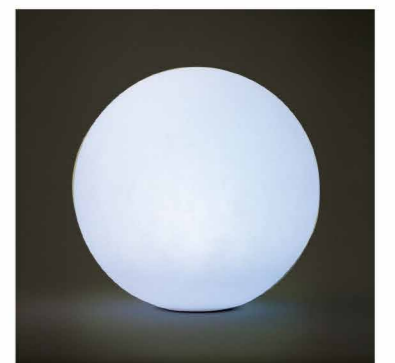

BOULES PE-A50

PE - Polyethylene

Light Time* **7 - 20 hrs**

Charging Time **High 5 - 6 hrs**

MOQ **1 pcs**

L : 552mm
W : 552mm
H : 515mm

5.4KGS