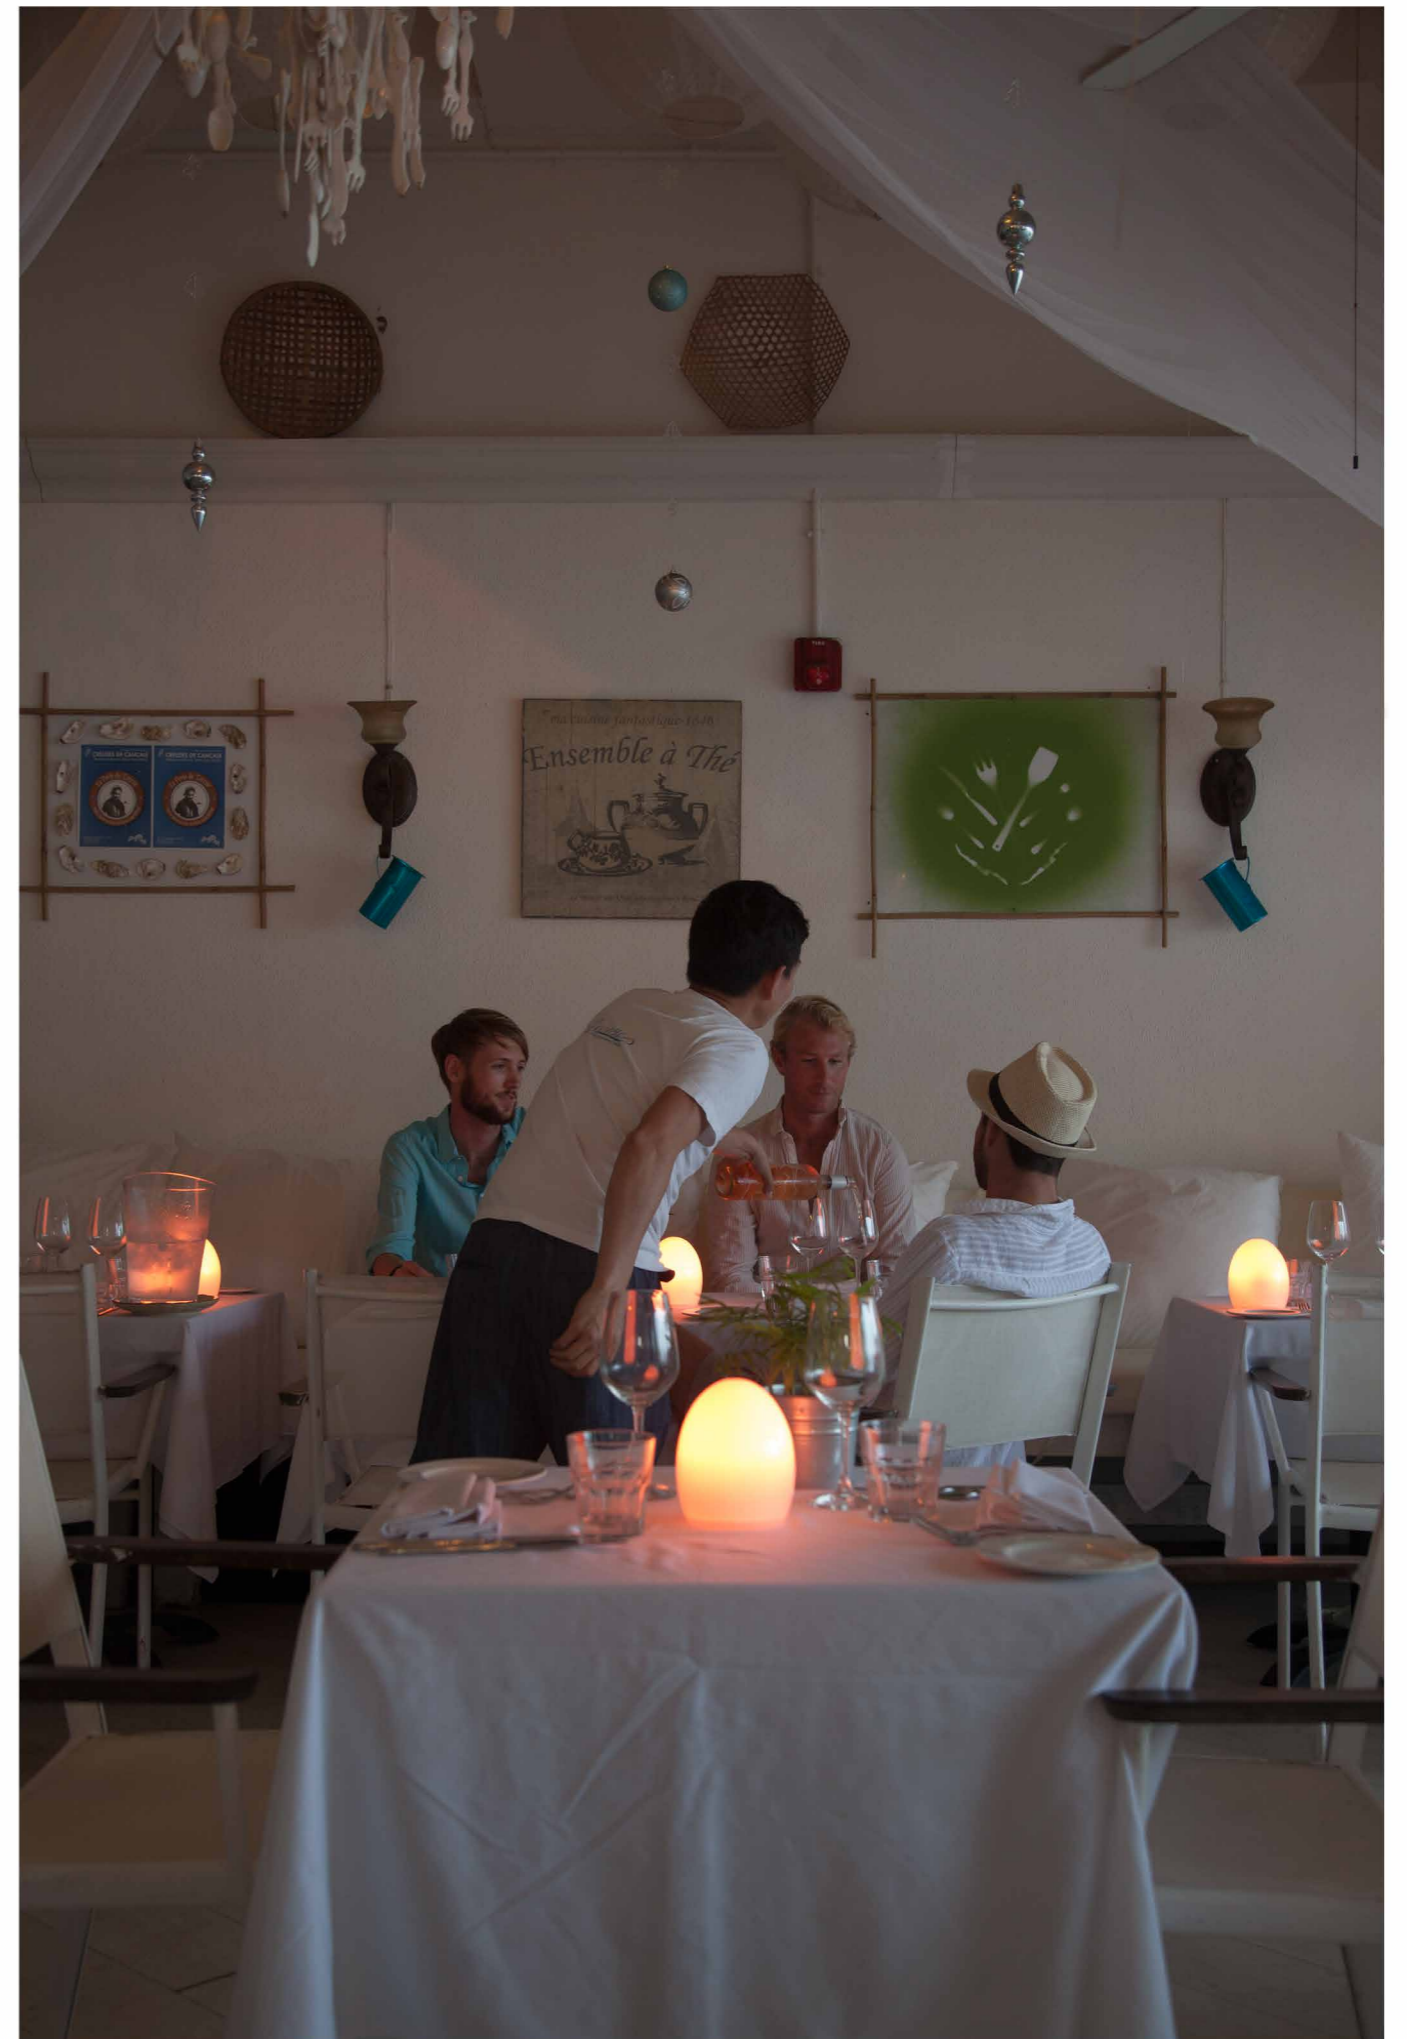

POLYRESIN

Light Time*
7 - 20 hrs

Charging Time

High 5 - 6 hrs

MOQ
8 pcs

L : 270mm
W : 270mm
H : 300mm

TABLE LIGHTS

REAL WAX CANDLES