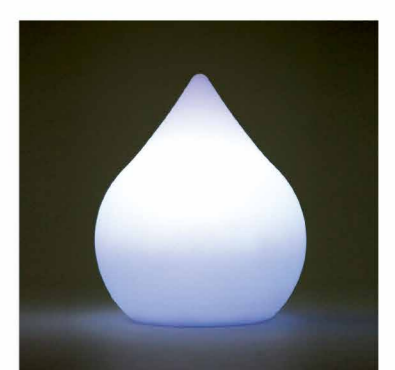

L : 552mm
W : 302mm
H : 574mm

5.2KGS

TEAR DROP PE-ETD

PE - Polyethylene

Light Time*
7 - 20 hrs

Charging Time

High 5 - 6 hrs

MOQ
4 pcs

L : 420mm
W : 242mm
H : 392mm

3KGS

COSMIC PE-115

PE - Polyethylene

Light Time*
7 - 20 hrs

Charging Time

High 5 - 6 hrs

MOQ
8 pcs