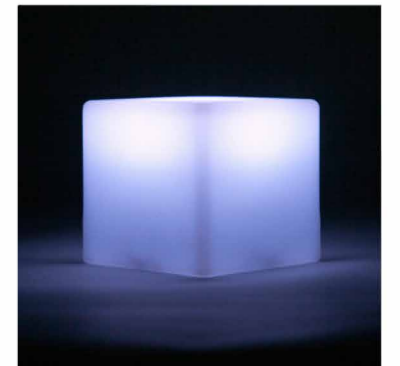

MOQ **8 pcs**
 L: 228mm
 W: 228mm
 H: 250mm
 2.2KGS

MEDIUM CUBE PE-B13

PE - Polyethylene

Light Time* **7 - 20 hrs**
 Charging Time **High 5 - 6 hrs**

MOQ **8 pcs**
 L: 620mm
 W: 315mm
 H: 175mm
 3.9KGS

CUSTOMIZE YOUR COCOON SHADES