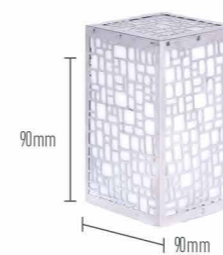

TABLE LIGHTS

METAL SHADES

Stainless steel

Light Time*
7 - 20 hrs

Charging Time
High 5 - 6 hrs

MOQ
8 pcs

L : 740mm
W : 375mm
H : 205mm

Stainless steel

Light Time*
7 - 20 hrs

Charging Time
High 5 - 6 hrs

MOQ
8 pcs

L : 620mm
W : 315mm
H : 175mm

Stainless steel

Light Time*
7 - 20 hrs

Charging Time
High 5 - 6 hrs

MOQ
8 pcs

L : 250mm
W : 250mm
H : 370mm

Stainless steel

Light Time*
7 - 20 hrs

Charging Time
High 5 - 6 hrs

MOQ
8 pcs

L : 620mm
W : 315mm
H : 175mm

Stainless steel

Light Time*
7 - 20 hrs

Charging Time
High 5 - 6 hrs

MOQ
8 pcs

L : 250mm
W : 250mm
H : 370mm

NEW