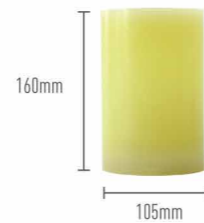

POLYRESIN

Light Time*
7 - 20 hrs

Charging Time

High 5 - 6 hrs

MOQ
8 pcs

L : 270mm
W : 270mm
H : 300mm

TABLE LIGHTS

REAL WAX CANDLES

CANDLIS 1 WA-J10

Real Wax Candle

Light Time* **7 - 20 hrs**

Charging Time **High 5 - 6 hrs**

MOQ **8 pcs**

L : 317mm
W : 317mm
H : 440mm

6KGS

CANDLIS 2 WA-J12