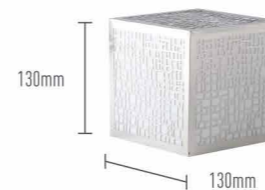

MOQ
8 pcs

L : 250mm
W : 250mm
H : 370mm

SQUAREO Bee 13 ST-HC4

Stainless steel

Light Time*
7 - 20 hrs

Charging Time
High 5 - 6 hrs

MOQ
8 pcs

L : 620mm
W : 315mm
H : 175mm