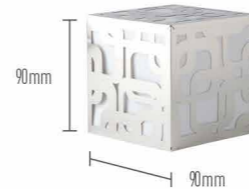

Light Time*
7 - 20 hrs

Charging Time
High 5 - 6 hrs

MOQ
8 pcs

L : 250mm
W : 250mm
H : 370mm