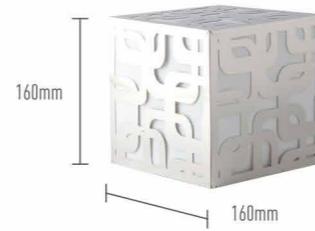

SQUAREO Dream 16 ST-HC1

Stainless steel

Light Time*
7 - 20 hrs

Charging Time
High 5 - 6 hrs

MOQ
8 pcs

L : 740mm
W : 375mm
H : 205mm

SQUAREO Dream 13 ST-HC3

Stainless steel