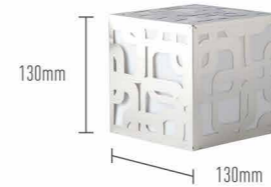

Light Time*
7 - 20 hrs

Charging Time
High 5 - 6 hrs

MOQ
8 pcs

L : 620mm
W : 315mm
H : 175mm