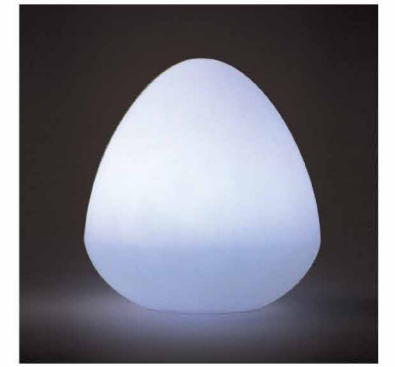

PE - Polyethylene