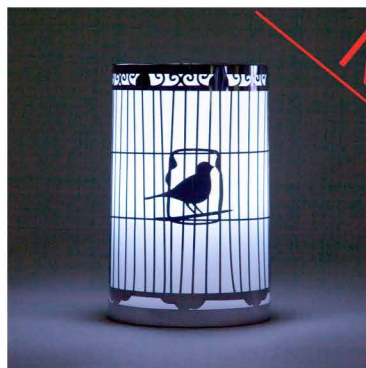

MOQ **8 pcs**
 L : 250mm
 W : 250mm
 H : 370mm
 2 KGS

OOLEO Wind 13 ST-HS3

Stainless steel

Light Time* **7 - 20 hrs**
 Charging Time **High 5 - 6 hrs**

MOQ **8 pcs**
 L : 250mm
 W : 250mm
 H : 370mm
 2 KGS

OOLEO Bird Cage 9 ST-HA1

Stainless steel

Light Time* **7 - 20 hrs**
 Charging Time **High 5 - 6 hrs**

MOQ **8 pcs**
 L : 250mm
 W : 250mm
 H : 370mm
 2 KGS

*According to the color used, the intensity and the outside temperature.