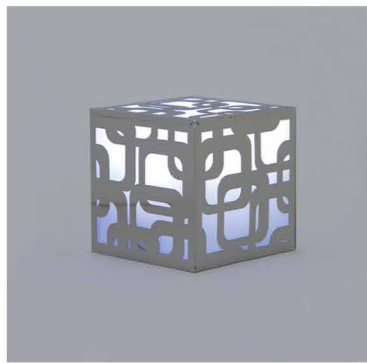

SQUAREO Dream 16 ST-HC1

Stainless steel

Light Time*
7 - 20 hrs

Charging Time
High 5 - 6 hrs

MOQ
8 pcs

L : 740mm
W : 375mm
H : 205mm

SQUAREO Dream 13 ST-HC3

Stainless steel

Light Time*
7 - 20 hrs

Charging Time
High 5 - 6 hrs

MOQ
8 pcs

L : 620mm
W : 315mm
H : 175mm

SQUAREO Dream 9 ST-HC7

Stainless steel

Light Time*
7 - 20 hrs

Charging Time
High 5 - 6 hrs