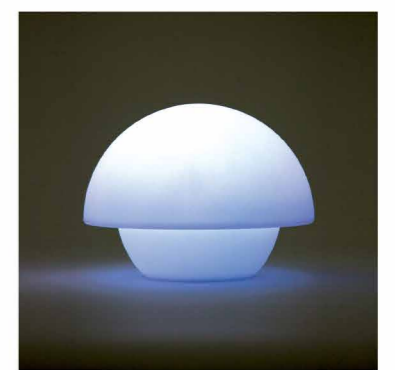

L : 420mm
W : 242mm
H : 392mm

3KGS

COSMIC PE-115

PE - Polyethylene

Light Time*
7 - 20 hrs

Charging Time

High 5 - 6 hrs

MOQ
8 pcs

L : 444mm
W : 444mm
H : 346mm

5.3KGS

*According to the color used, the intensity and the outside temperature.

GARDEN / POOL LIGHTS

PE PLASTIC SHADES

BOULES PE-A25

PE - Polyethylene

Light Time* **7 - 20 hrs**