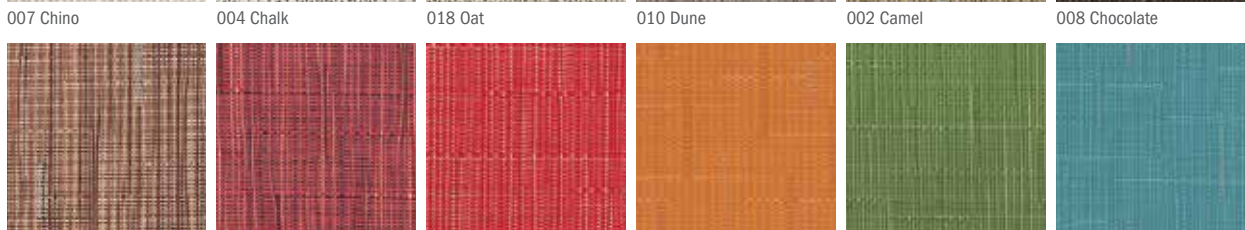

BAMBOO STOCKED IN THE FOLLOWING SIZES:

100105 RECTANGLE 14 x 19in / 36 x 48cm	100104 HOSPITALITY RECTANGLE 12 x 16in / 30 x 41cm	100101 RUNNER 14 x 72in / 36 x 183cm
100107 SQUARE 13 x 14in / 33 x 36cm	100106 ROUND 15in / 38cm	

CUSTOM SIZES AND SHAPES AVAILABLE.
Please see page 39 for more information. Made in USA.
Lighter colors may be more susceptible to staining agents such as tomato, chili and certain spices. Please consider this when making your selection.